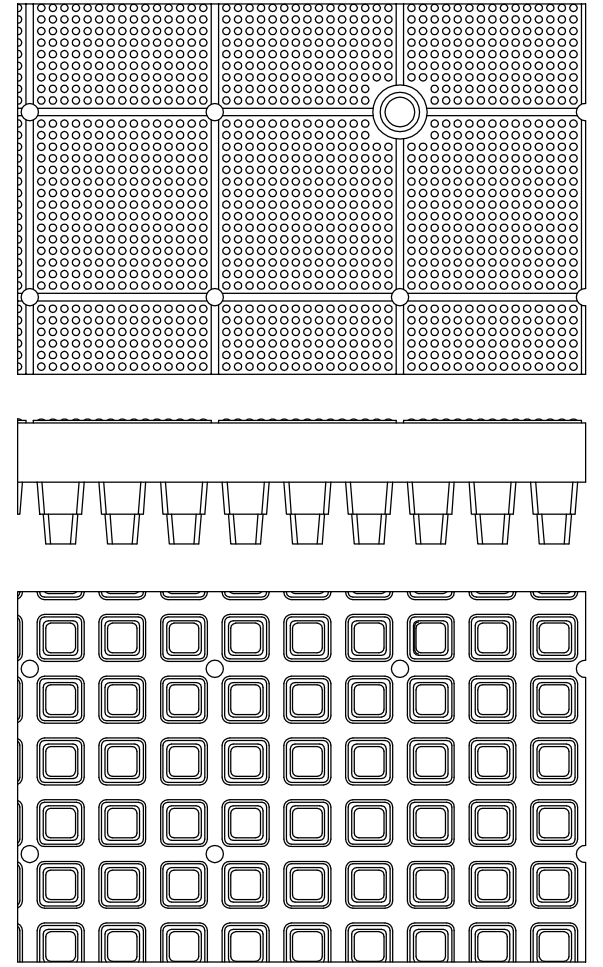

**Brock Play Base 50 / 50 HD**

**TECHNOAH**

TISANOS WITH PLAY BASE 50/50HD  
PERMEABLE BASE CONSTRUCTION

Date: JUNE 2011 NOT TO SCALE

THE INFORMATION CONTAINED IN THIS DRAWING IS THE SOLE PROPERTY OF BROCK INTERNATIONAL. ANY REPRODUCTION IN PART OR AS A WHOLE WITHOUT THE WRITTEN PERMISSION OF BROCK INTERNATIONAL IS PROHIBITED.