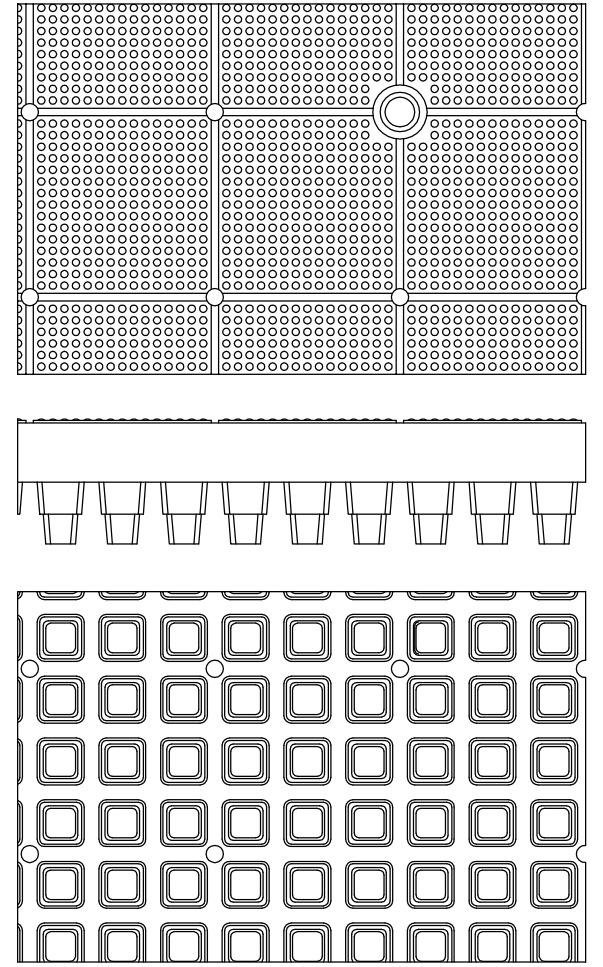

Brock Play Base 50 / 50 HD

TECHNOAH

TISANOS WITH PLAY BASE 50/50HD
PERMEABLE BASE CONSTRUCTION

| | | |
|------|-----------|--------------|
| Date | JUNE 2011 | NOT TO SCALE |
|------|-----------|--------------|