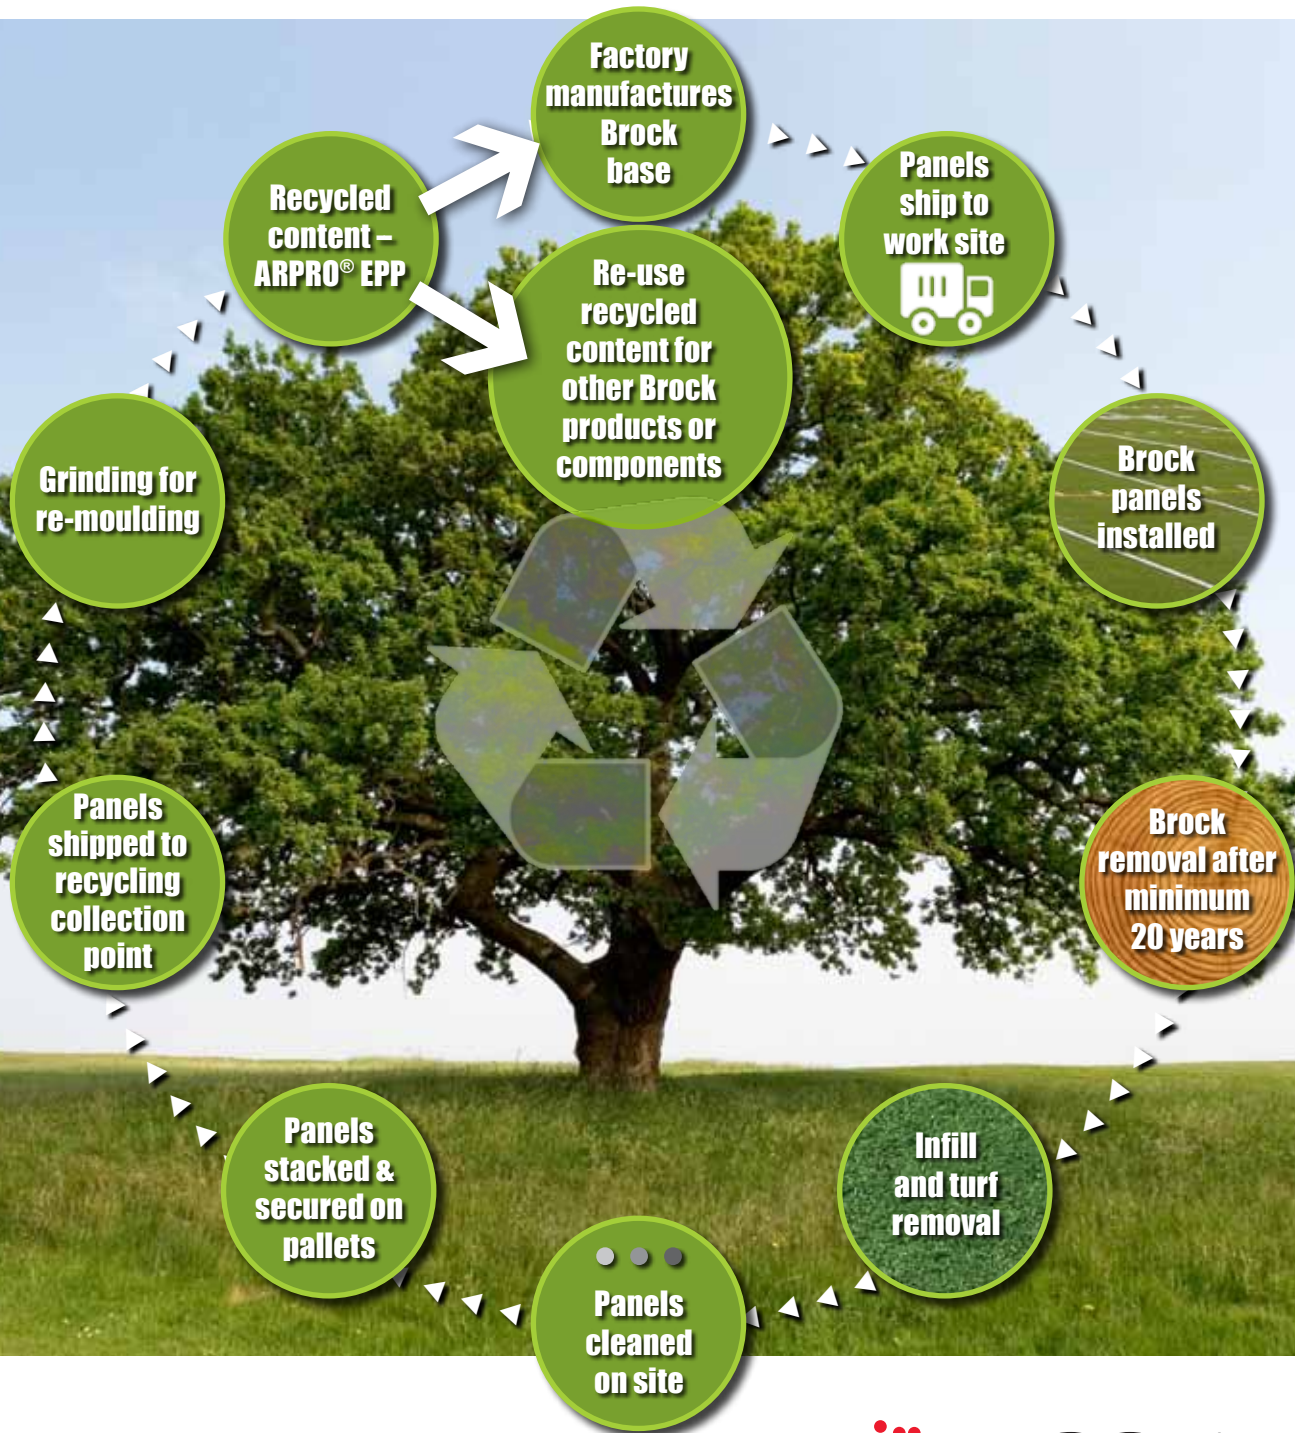

Brock International Recycling Program

Life Cycle of Brock Base Technology for Artificial Turf Systems

Brock International BV
Spoorhaven 88
Berkel en Rodenrijs
Lansingerland 2651 AV
The Netherlands
www.brockeurope.com